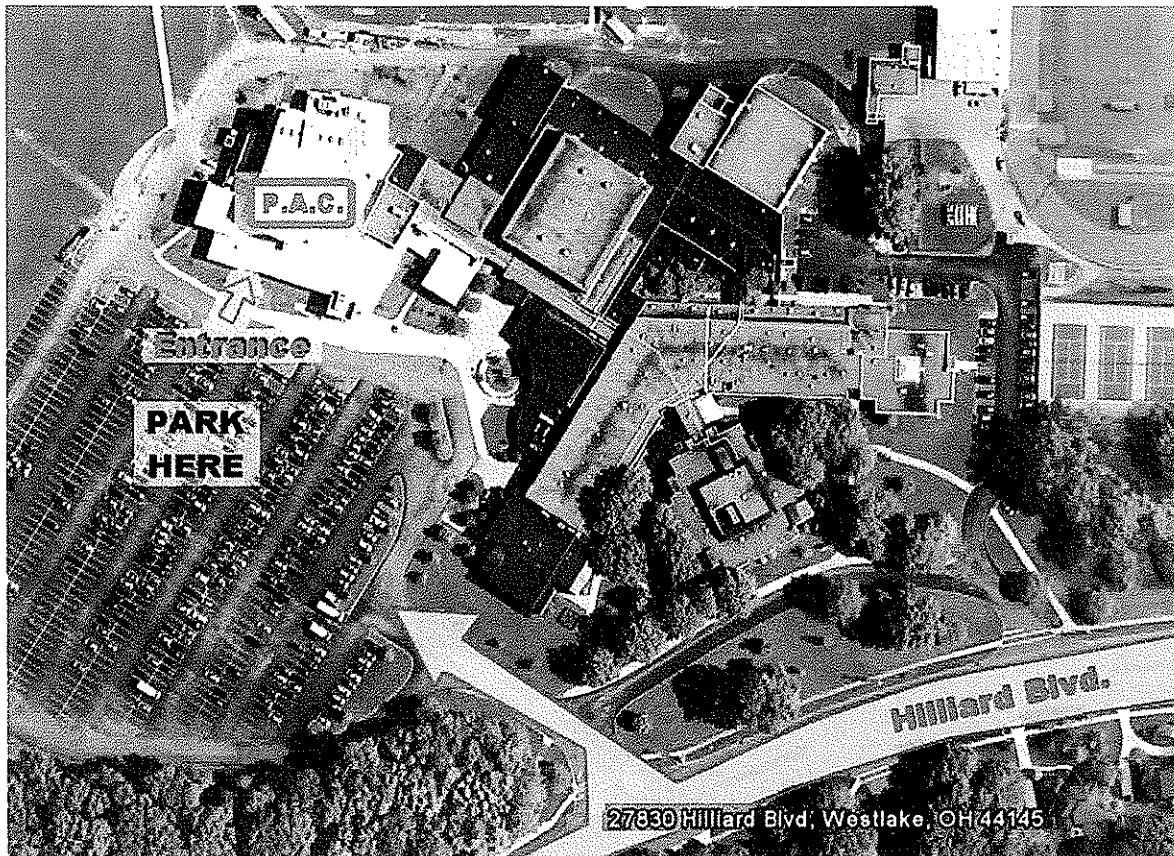

Directions to Westlake High School Performing Arts Center

From the North/West

Take I-90 east to Crocker Road. Take Crocker Road south to Hilliard Blvd. Make a left on Hilliard Blvd and continue until you see Westlake High School on your left hand side. Make a left at the first parking lot entrance.

From the North/East

Take I-90 west to Columbia Road. Bear left at the exit to loop around to take Columbia Road south. Turn right at Hilliard Blvd. Take Hilliard Blvd. past Dover Center Road and look for Westlake High School on your right hand side. Make a right at the second parking lot entrance.

From the South/West

Take I-480 east to Stearns Road. Take Stearns Road north. It will turn into Crocker Bassett Road. Take Crocker Bassett Road to Hilliard and turn right. Continue on Hilliard Blvd. until you see Westlake High School on your left hand side. Make a left at the first parking lot entrance.

From the South/East

Take I-480 west to Clague Road. Take Clague Road north to Hilliard and turn left. Continue on Hilliard Blvd. until you see Westlake High School on your right hand side. Make a right at the second parking lot entrance.