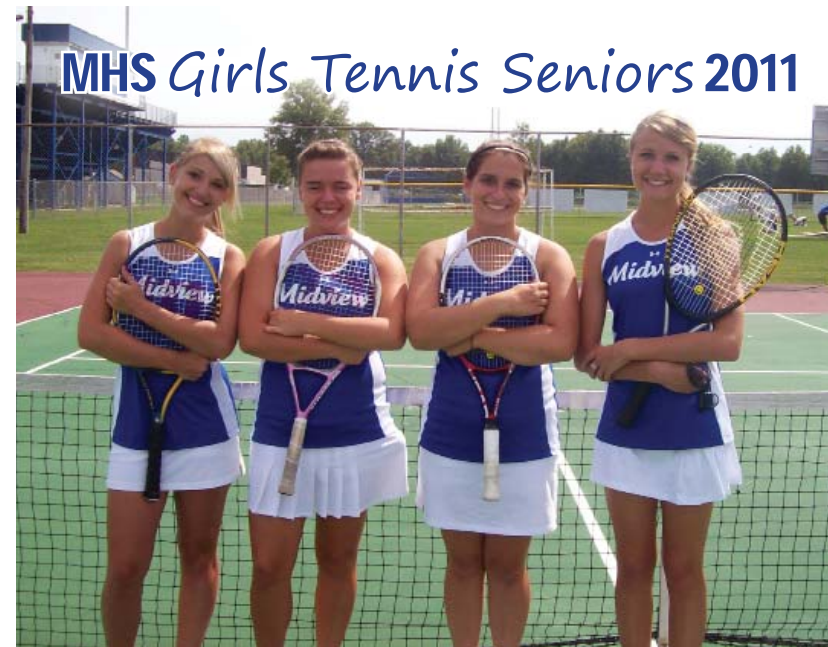

MHS Girls Tennis Seniors 2011

L to R: Alicia Freeman, Rachel Wynne, Rebecca Bucholz & Sarah Ruffner

2011-2012 Seniors!

ATHLETE: Rebecca Bucholz

LETTERS WON IN SPORT: 2

PARENTS: Russell & Karen Bucholz

FUTURE PLANS (COLLEGE, WORK, TRADE, etc.): LCCC - undecided

ATHLETE: Alicia Freeman

LETTERS WON IN SPORT: 3

PARENTS: Sheri & Mike O'Conner

FUTURE PLANS (COLLEGE, WORK, TRADE, etc.): Photography

ATHLETE: Sarah Ruffner

LETTERS WON IN SPORT: 1

PARENTS: Angie & Tim Ruffner

FUTURE PLANS (COLLEGE, WORK, TRADE, etc.):

Hopes to attend The Ohio State University in the fall for a degree in Nursing in Pediatrics and Neonatal and will minor in Spanish.

ATHLETE: Rachel Wynne

LETTERS WON IN SPORT: 1

PARENTS: Margie and Patrick Wynn

FUTURE PLANS (COLLEGE, WORK, TRADE, etc.): College

Coach Dukeman's Most Memorable JV Match: Paige Smith and Machella McClanahan playing together in the JV WSC tournament against Vermilion. EPIC pro-set tie-breaker in which these 2 girls played their hearts out!! Nice job girls :)

Individual Highlights Girls Fall Season Recap

Co-Captains
Alicia Freeman, Senior
Rebecca Bucholz, Senior

WSC Scholar Athlete
Sarah Ruffner, Senior

WSC Honorable Mention
Rebecca Bucholz
Danielle Smoth, Junior

WSC Sportsmanship Award
Rachel Pickering, Sophomore

2nd Team WSC All Conference
Rebecca Bucholz, Danielle Smith, Rachel Pickering

Best WSC Head to Head Record
3-3 Sarah Ruffner & Rachel Wynn, Seniors

Most Overall Head to Head matches won by...
4 Rebecca Bucholz
4 Danielle Smith
4 Rachel Wynne
4 Sarah Ruffner

Most Non-C Matches won by...Each had 2
Rachel Pickering, Rebecca Bucholz & Danielle Smith

Best JV Head to Head Records
4-4 Cassidy Hogue, Freshman
3-2 Molly Riddick, Sophomore

Best Overall V Tournament Records
4-4 Rachel Pickering
3-2 Sarah Ruffner
3-2 Rachel Wynn

Most Tiebreakers won by...
3-3 Rebecca Bucholz & Danielle Smith
1-1 Rachel P., Sarah R. & Rachel W.

Most 7-5 Sets won by...
2-0 Payal Patel, Sophomore
1-0 Becca and Danielle

Most 3-set Matches won by...
1-1 Alicia Freeman, Rachel P., Becca & Danielle

Bagels!
4 Rachel P., Sarah and Rachel W.
2 Payal, Paige Smith - Sophomore, Alicia
1 Theresa Van Keuren, Sophomore
1 Molly